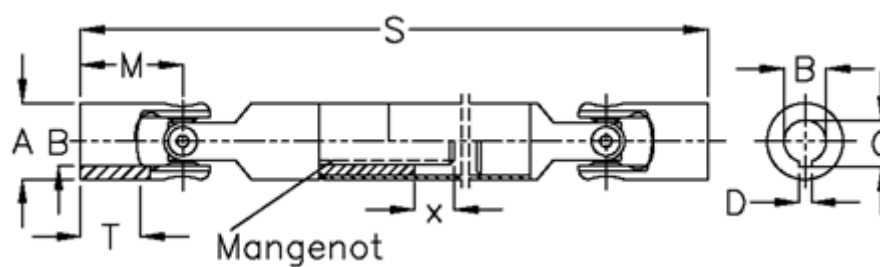

Article number: 076501031

Description: Slip shaft 0.650.103.001 needle bearing  
S=372 X=50 Bore 32H7 w/keyway

## Measures

A	= 50	T = 40
B H7	= 32	x = 50
C	= 35.3	
D	= 10	
Longitudinal ribs	= 6x28x32	
M	= 66	
MD max N m	= 120	
s	= 372	